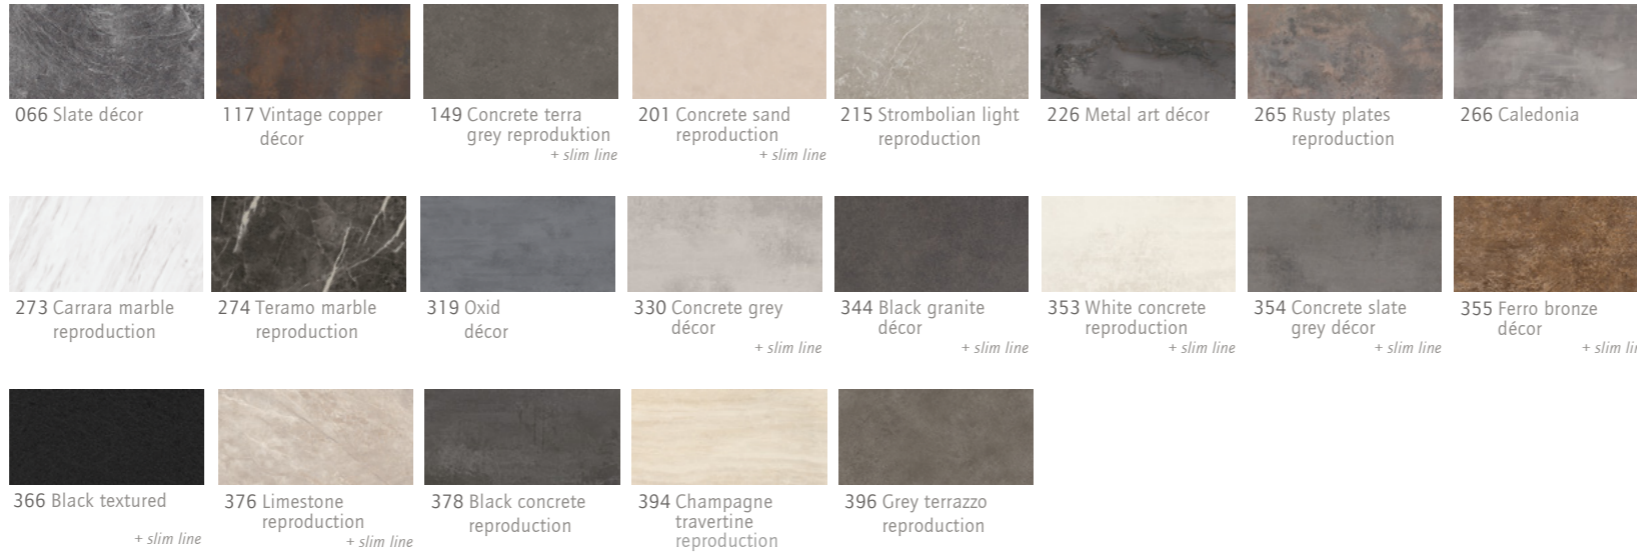

YORK 901 PG 9
Genuine wood,
lacquered satin
grey

ARTIS 937 PG 10
Glass appearance,
Titanio matt

ARTIS 938 PG 10
Glass appearance,
alpine white matt

Korpus

Color concept

XTRA Bordplader

Bordplader/sten- og metallook