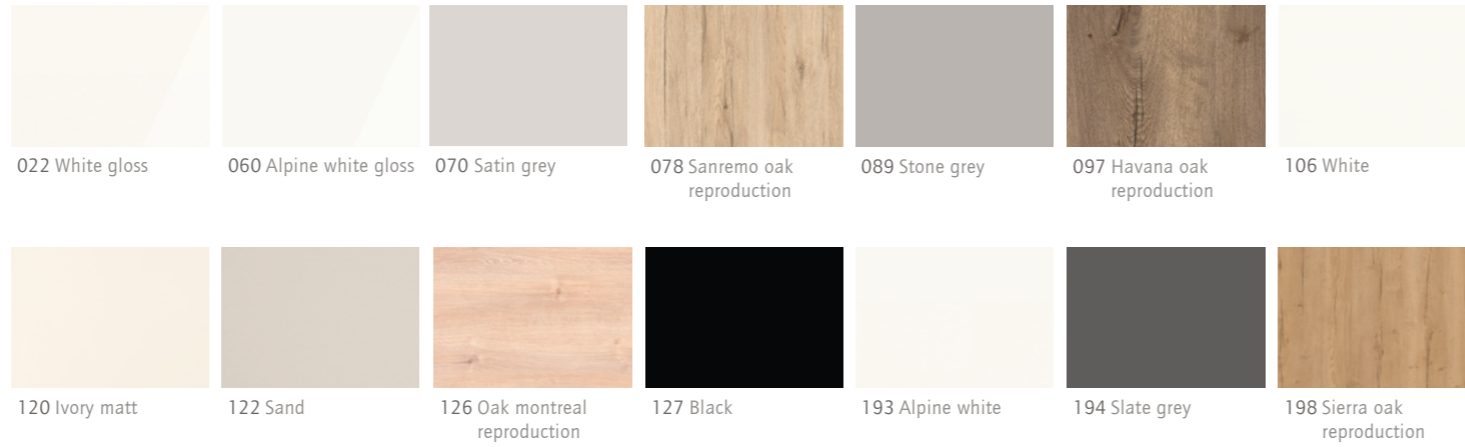

LUX 814 PG 9
Lacquer,
white high gloss

LUX 816 PG 9
Lacquer,
ivory high gloss

LUX 819 PG 9
Lacquer, satin
grey high gloss

PURA 834 PG 9
Lacquer, white high
gloss

CHALET 883 PG 9
Lacquer,
honed ivory

CHALET 881 PG 9
Lacquer,
honed sand

YORK 901 PG 9
Genuine wood,
lacquered satin
grey

ARTIS 937 PG 10
Glass appearance,
Titanio matt

ARTIS 938 PG 10
Glass appearance,
alpine white matt

Korpus

Color concept

XTRA Bordplader

Bordplader/sten- og metallook