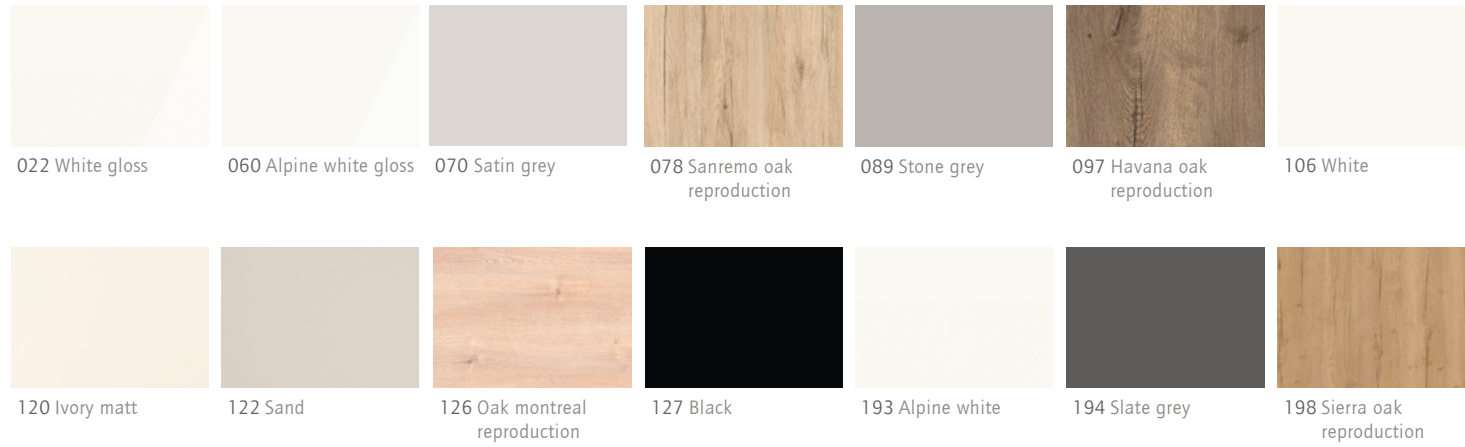

Korpus

Color concept

XTRA Bordplader