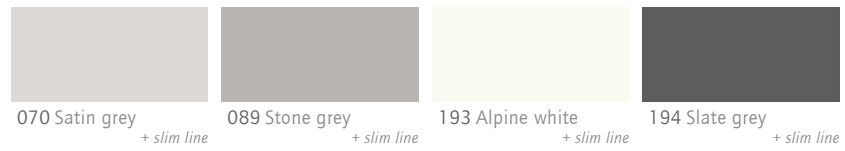

Color concept