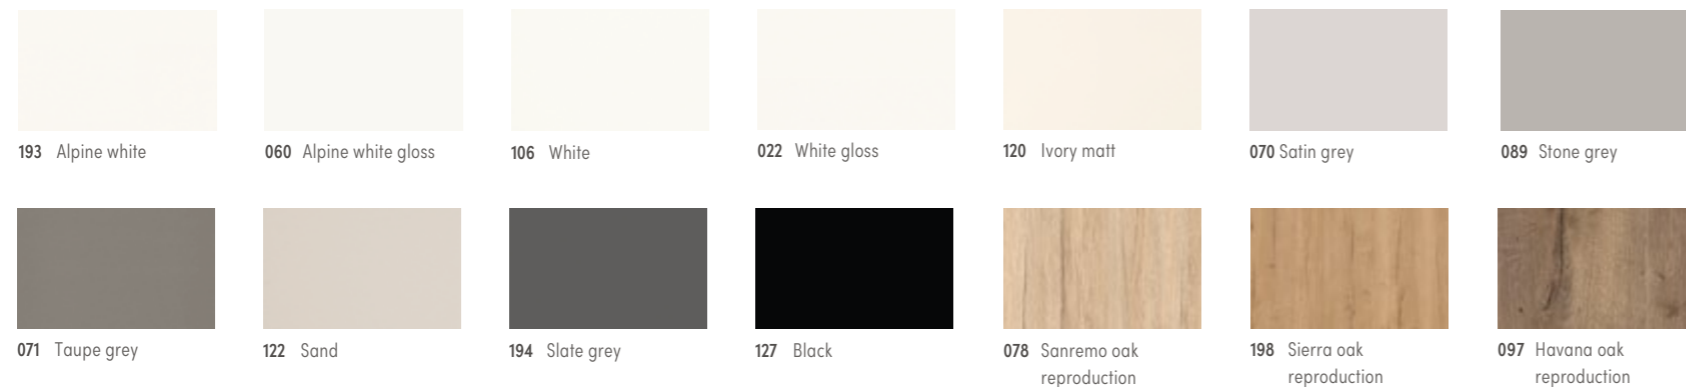

KORPUS

XTRA BORDPLADER

BORDPLADER TRÆLOOK

BORDPLADER ENSARTEDE OVERFLADER

BORDPLADER STEN- OG METALLOOK

KANTNING