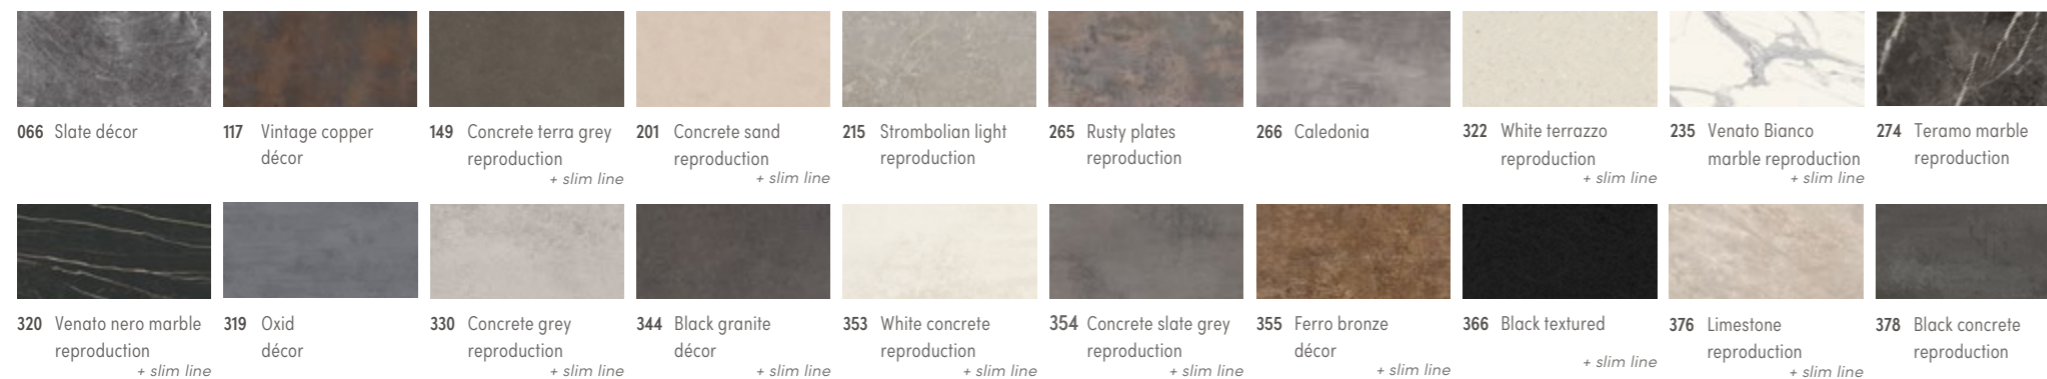

SYLT 847 PG 7
Lacquer,
honed alpine white

SYLT 849 PG 7
Lacquer, honed ivory

PURA 834 PG 9
Lacquer,
white high gloss

CHALET 883 PG 9
Lacquer,
honed ivory

CHALET 881 PG 9
Lacquer,
honed sand

YORK 901 PG 9
Genuine wood,
lacquered satin grey

ARTIS 938 PG 10
Glass appearance,
alpine white matt

ARTIS 937 PG 10
Glass appearance,
titanio matt

KORPUS

XTRA BORDPLADER

BORDPLADER TRÆLOOK

BORDPLADER ENSARTEDE OVERFLADER

BORDPLADER STEN- OG METALLOOK

KANTNING

GREB MED SÆRLIG FINISH

202 128 mm
Ivory / antique iron look

223 128 mm
Ivory / antique silver look

222 160 mm
223* 160/320 mm
Gold-coloured

228 160 mm
Bronze-coloured

233 160 mm
Gold-coloured

271 160 mm
Titanium-coloured

280 128 mm
Antique iron look

284 160 mm
Antique silver look

358 160 mm
Titanium-coloured

469 160 mm
Brushed anthracite

511 160 mm
Titanium-coloured

718 160 mm
719* 160/320
Chromed black

732 160 mm
Cast iron, black