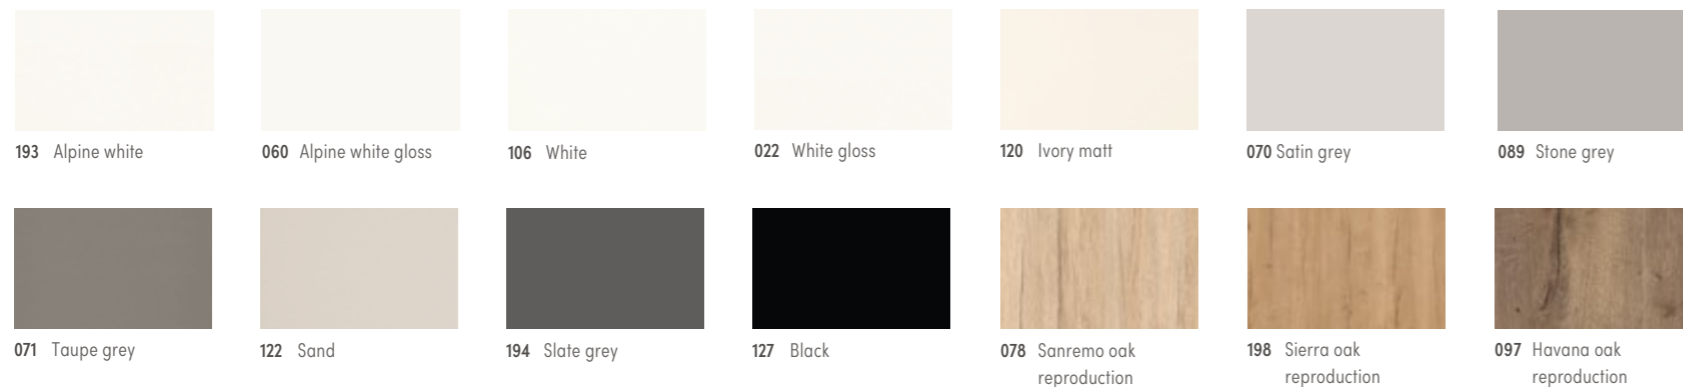

KORPUS

XTRA BORDPLADER

BORDPLADER TRÆLOOK

BORDPLADER ENSARTEDE OVERFLADER

BORDPLADER STEN- OG METALLOOK

KANTNING